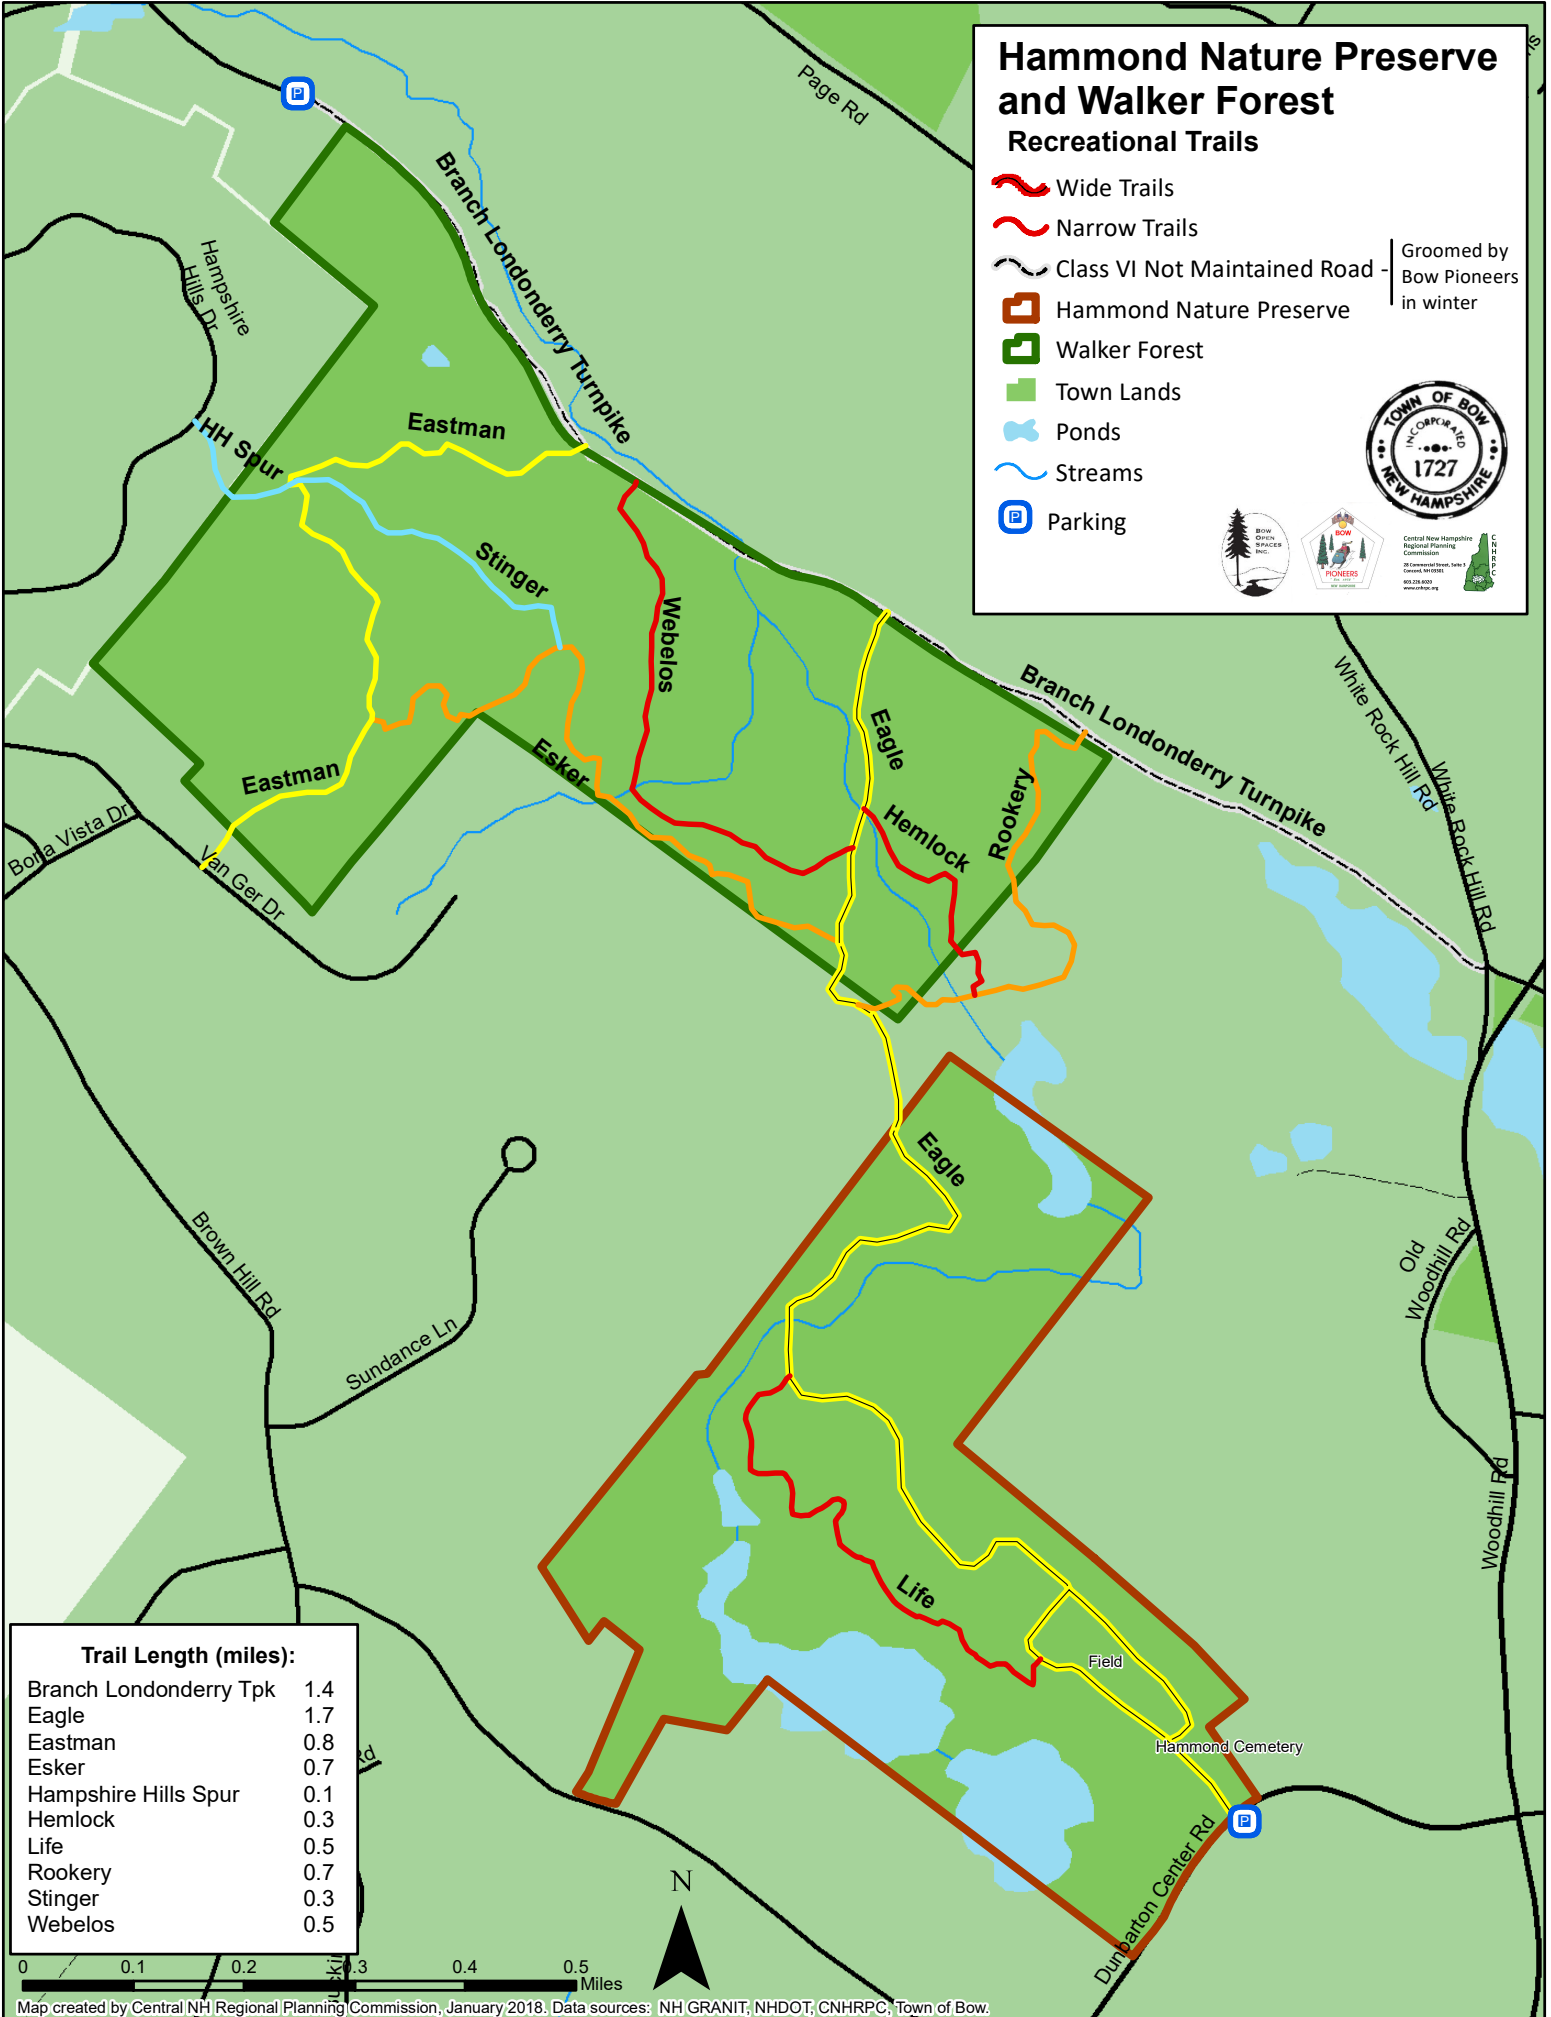

# Hammond Nature Preserve and Walker Forest Recreational Trails

-  Wide Trails
  -  Narrow Trails
  -  Class VI Not Maintained Road
  -  Hammond Nature Preserve
  -  Walker Forest
  -  Town Lands
  -  Ponds
  -  Streams
  -  Parking
- Groomed by Bow Pioneers in winter

**Trail Length (miles):**

Branch Londonderry Tpk	1.4
Eagle	1.7
Eastman	0.8
Esker	0.7
Hampshire Hills Spur	0.1
Hemlock	0.3
Life	0.5
Rookery	0.7
Stinger	0.3
Webelos	0.5

Map created by Central NH Regional Planning Commission, January 2018. Data sources: NH GRANIT, NHDOT, CNHRPC, Town of Bow.