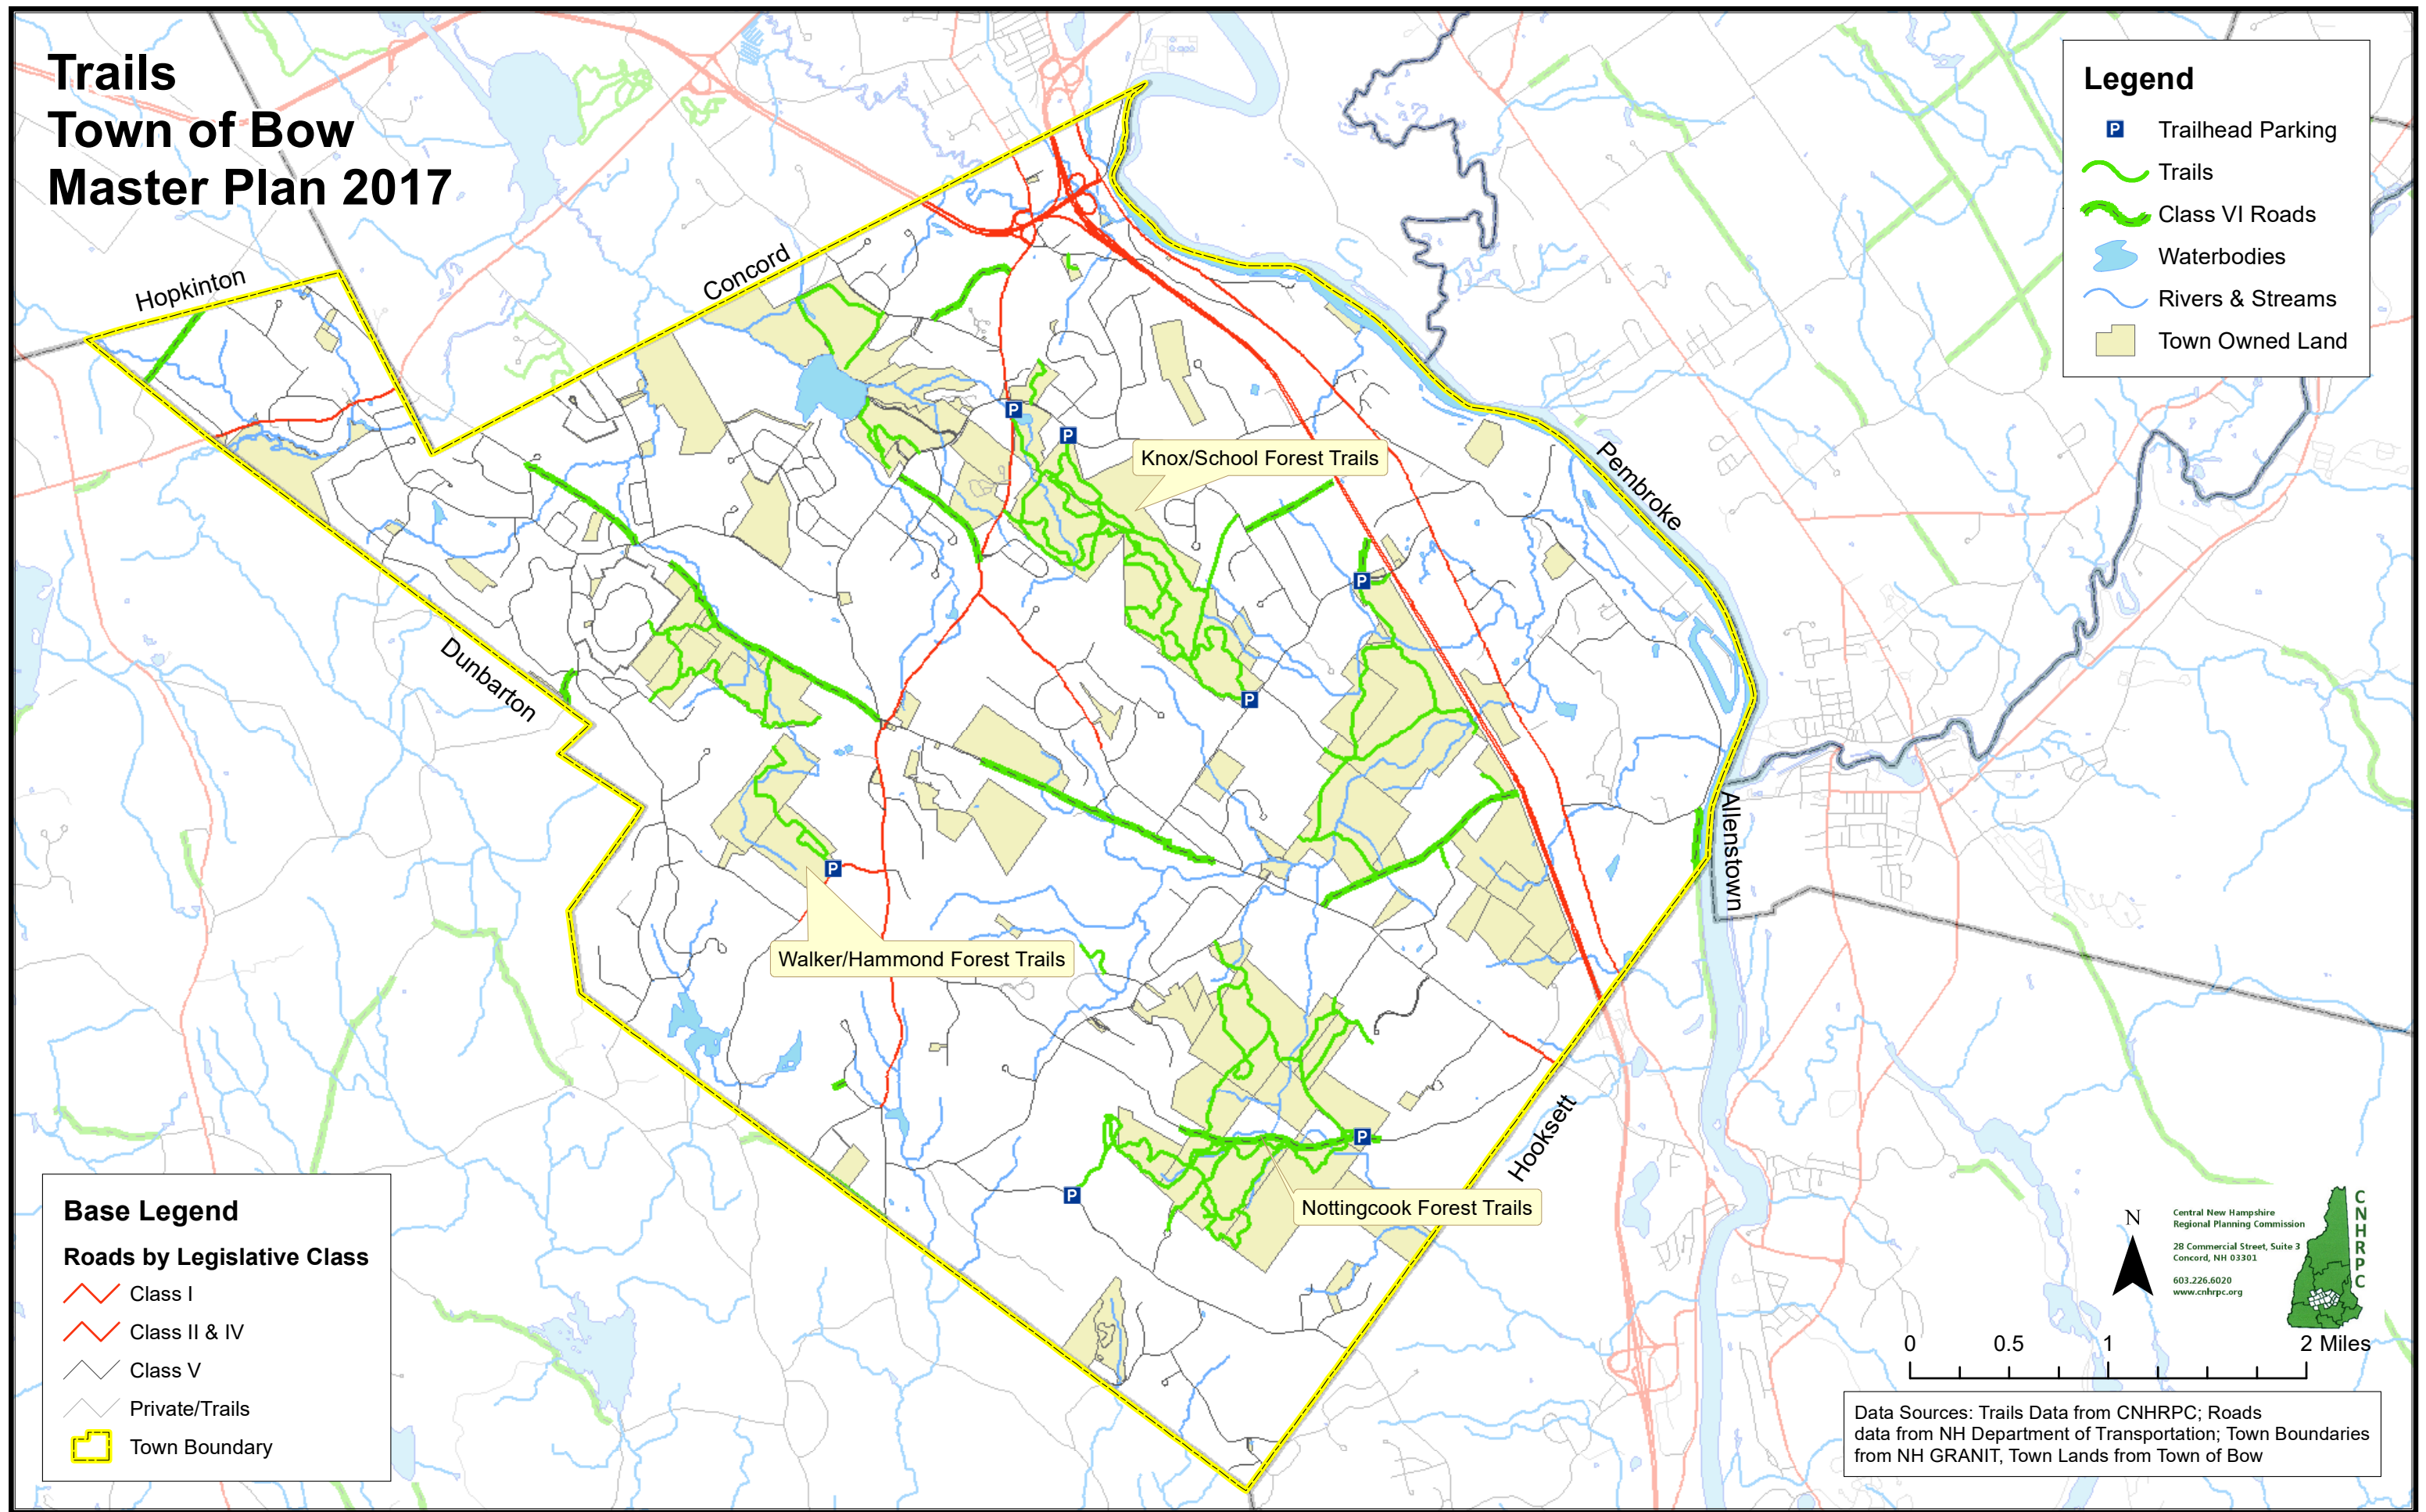

Trails Town of Bow Master Plan 2017

Legend

-  Trailhead Parking
-  Trails
-  Class VI Roads
-  Waterbodies
-  Rivers & Streams
-  Town Owned Land

Base Legend

Roads by Legislative Class

-  Class I
-  Class II & IV
-  Class V
-  Private/Trails
-  Town Boundary

N

0 0.5 1 2 Miles

Central New Hampshire
Regional Planning Commission
28 Commercial Street, Suite 3
Concord, NH 03301
603.226.6020
www.cnhrpc.org

Data Sources: Trails Data from CNHRPC; Roads data from NH Department of Transportation; Town Boundaries from NH GRANIT, Town Lands from Town of Bow